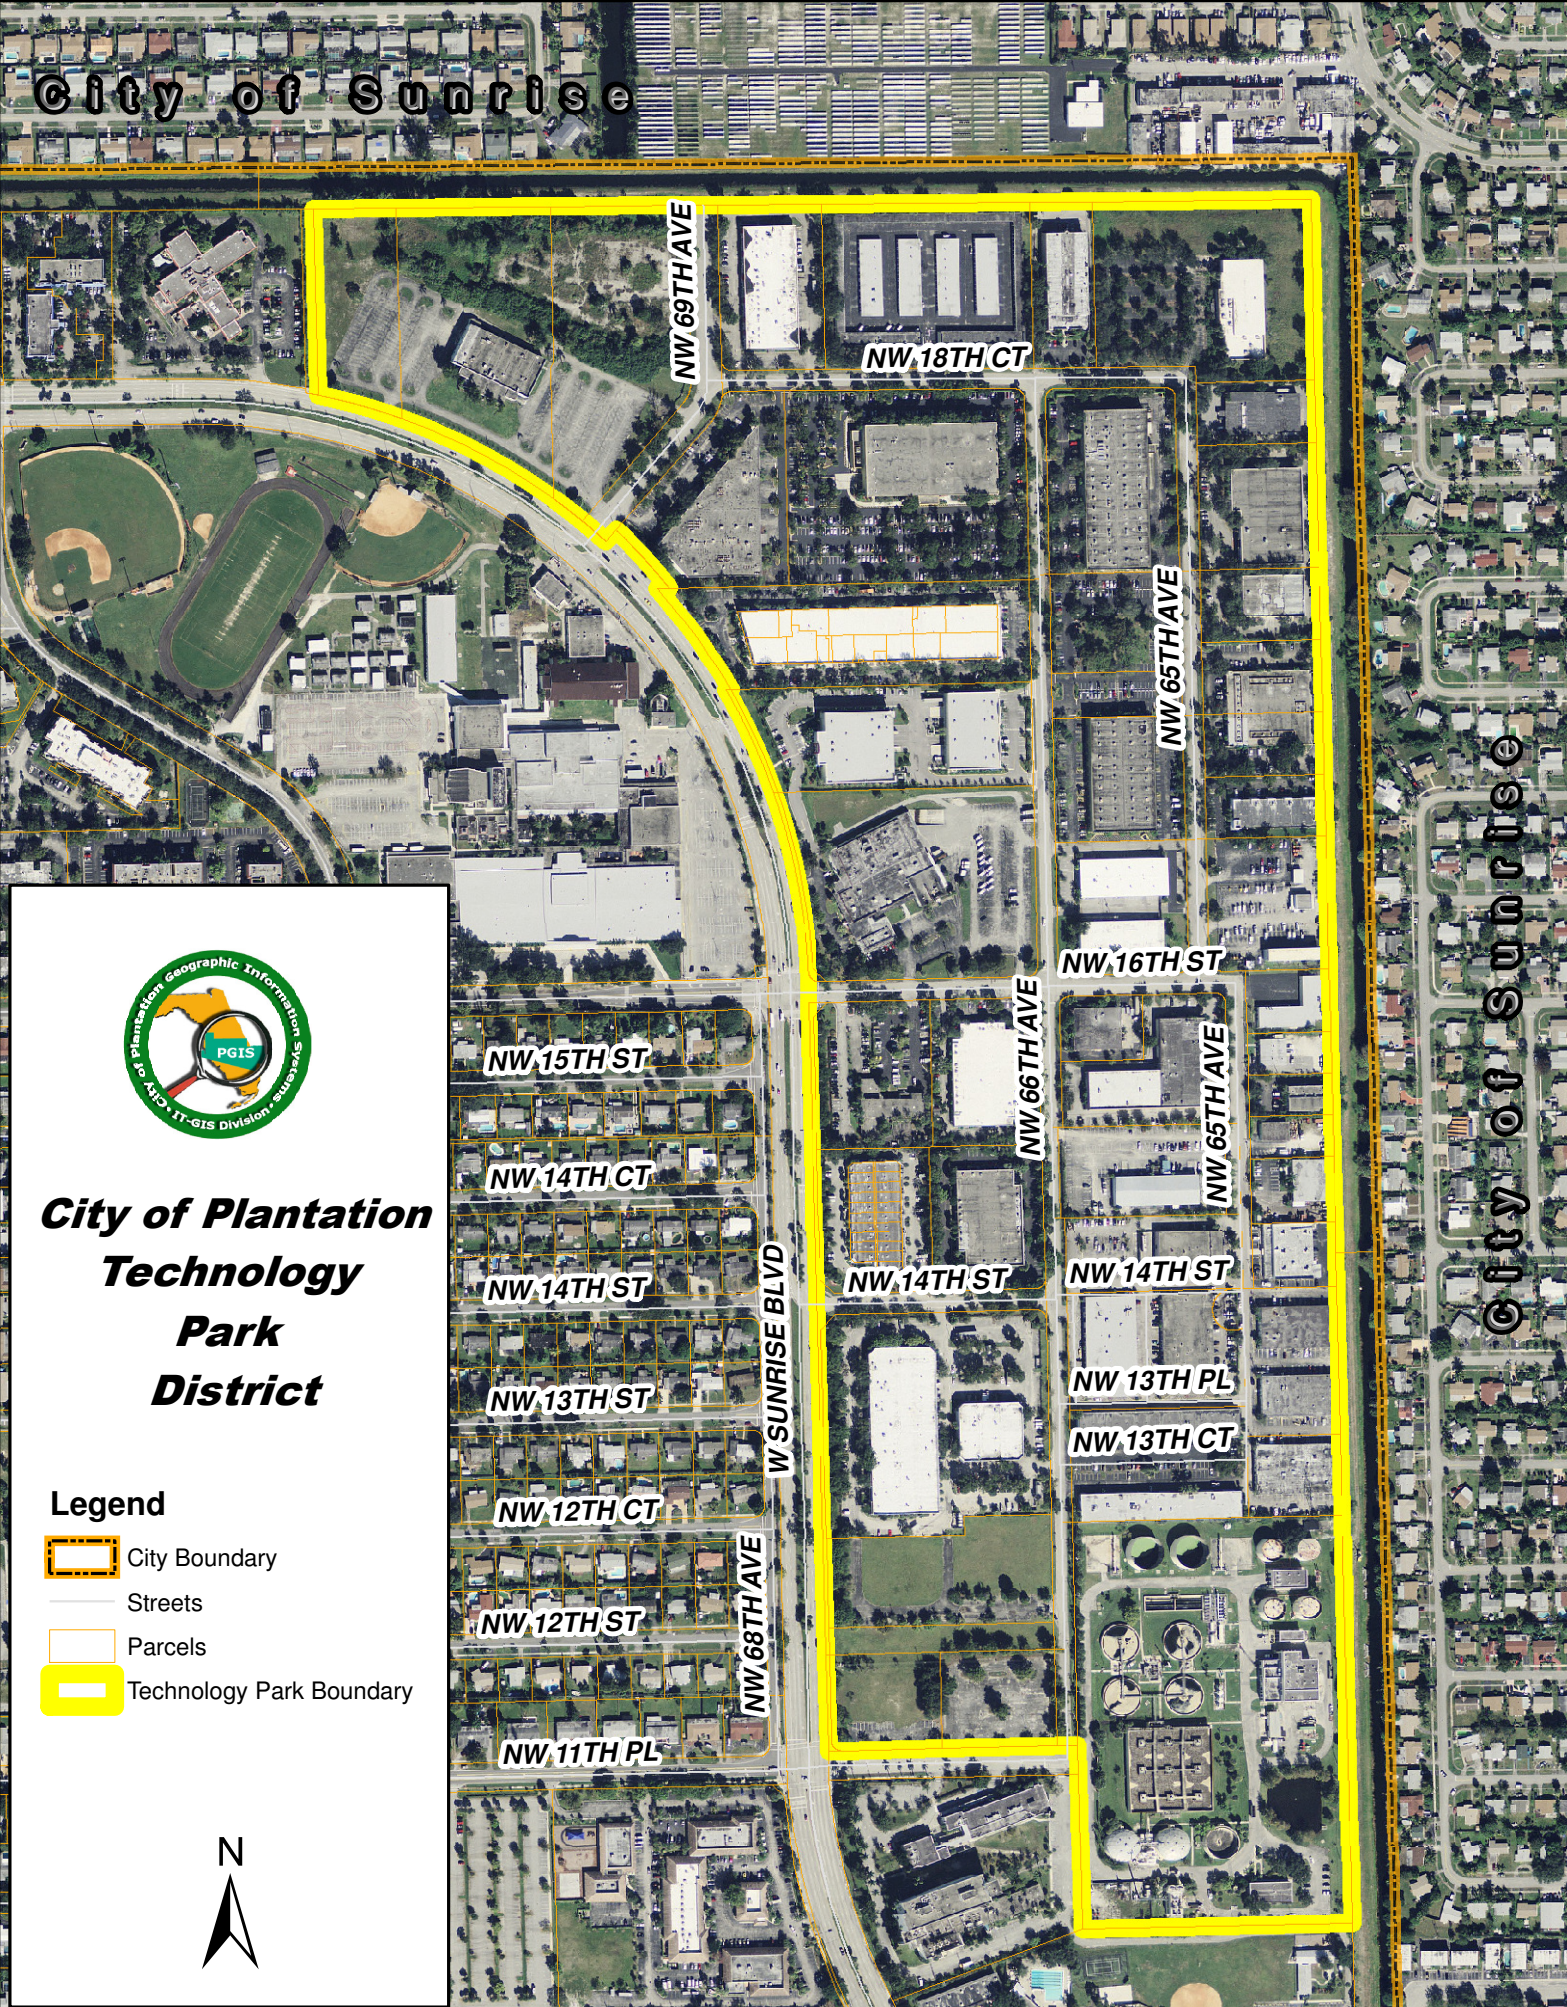

City of Sunrise

City of Sunrise

**City of Plantation  
Technology  
Park  
District**

**Legend**

-  City Boundary
-  Streets
-  Parcels
-  Technology Park Boundary