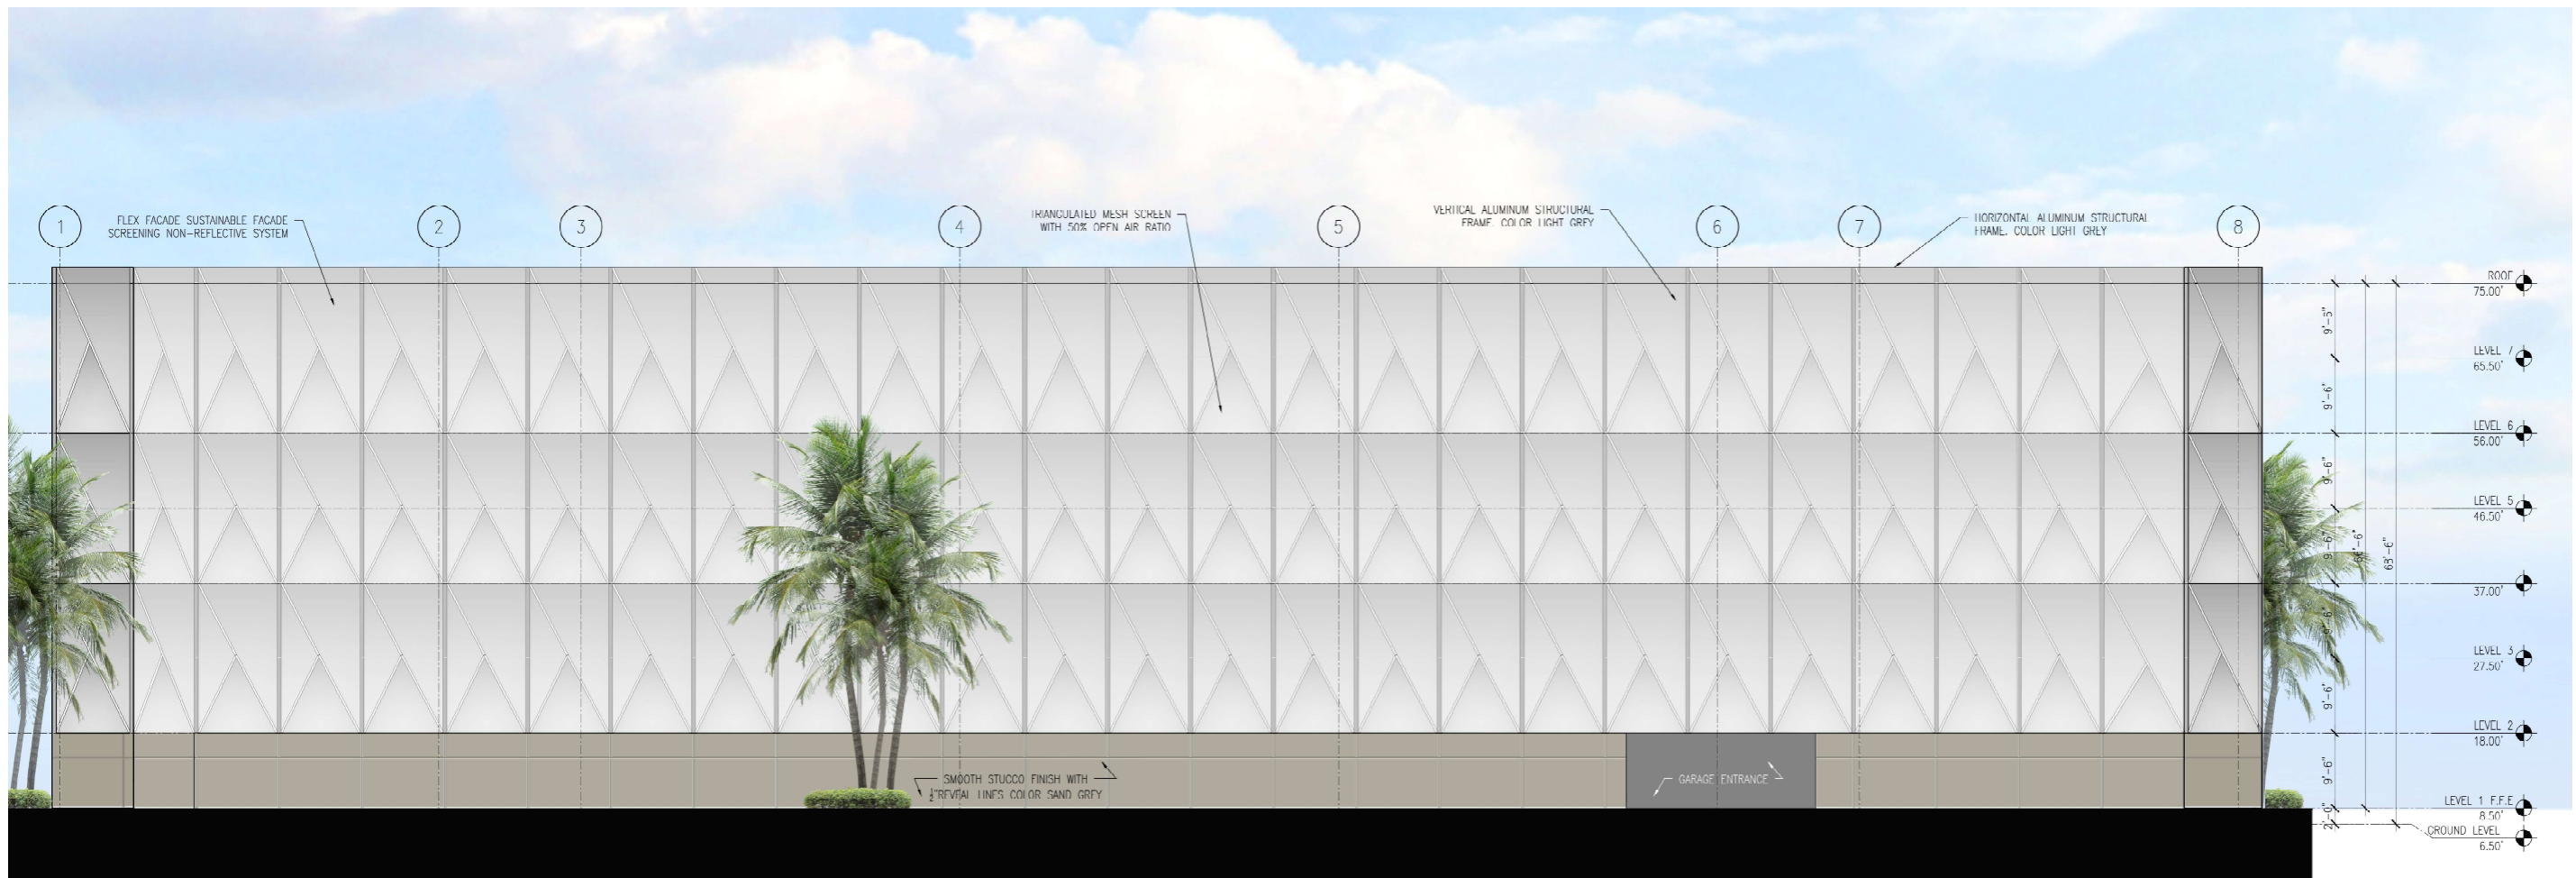

**8601 W Sunrise**  
 Plantation, Florida

**Garage South Elevation**  
 Scale: 3/32" = 1'-0"

**8601 W Sunrise**  
 Plantation, Florida

**Garage West Elevation**  
 Scale: 3/32" = 1'-0"

**8601 W Sunrise**  
 Plantation, Florida

**Office West Elevation**  
 Scale: 3/32" = 1'-0"

**8601 W Sunrise**  
 Plantation, Florida

**Office South Elevation**  
 Scale: 3/32" = 1'-0"

**8601 W Sunrise**  
Plantation, Florida

**Retail Elevations**  
**North & South**  
Scale: 1/8" = 1'-0"