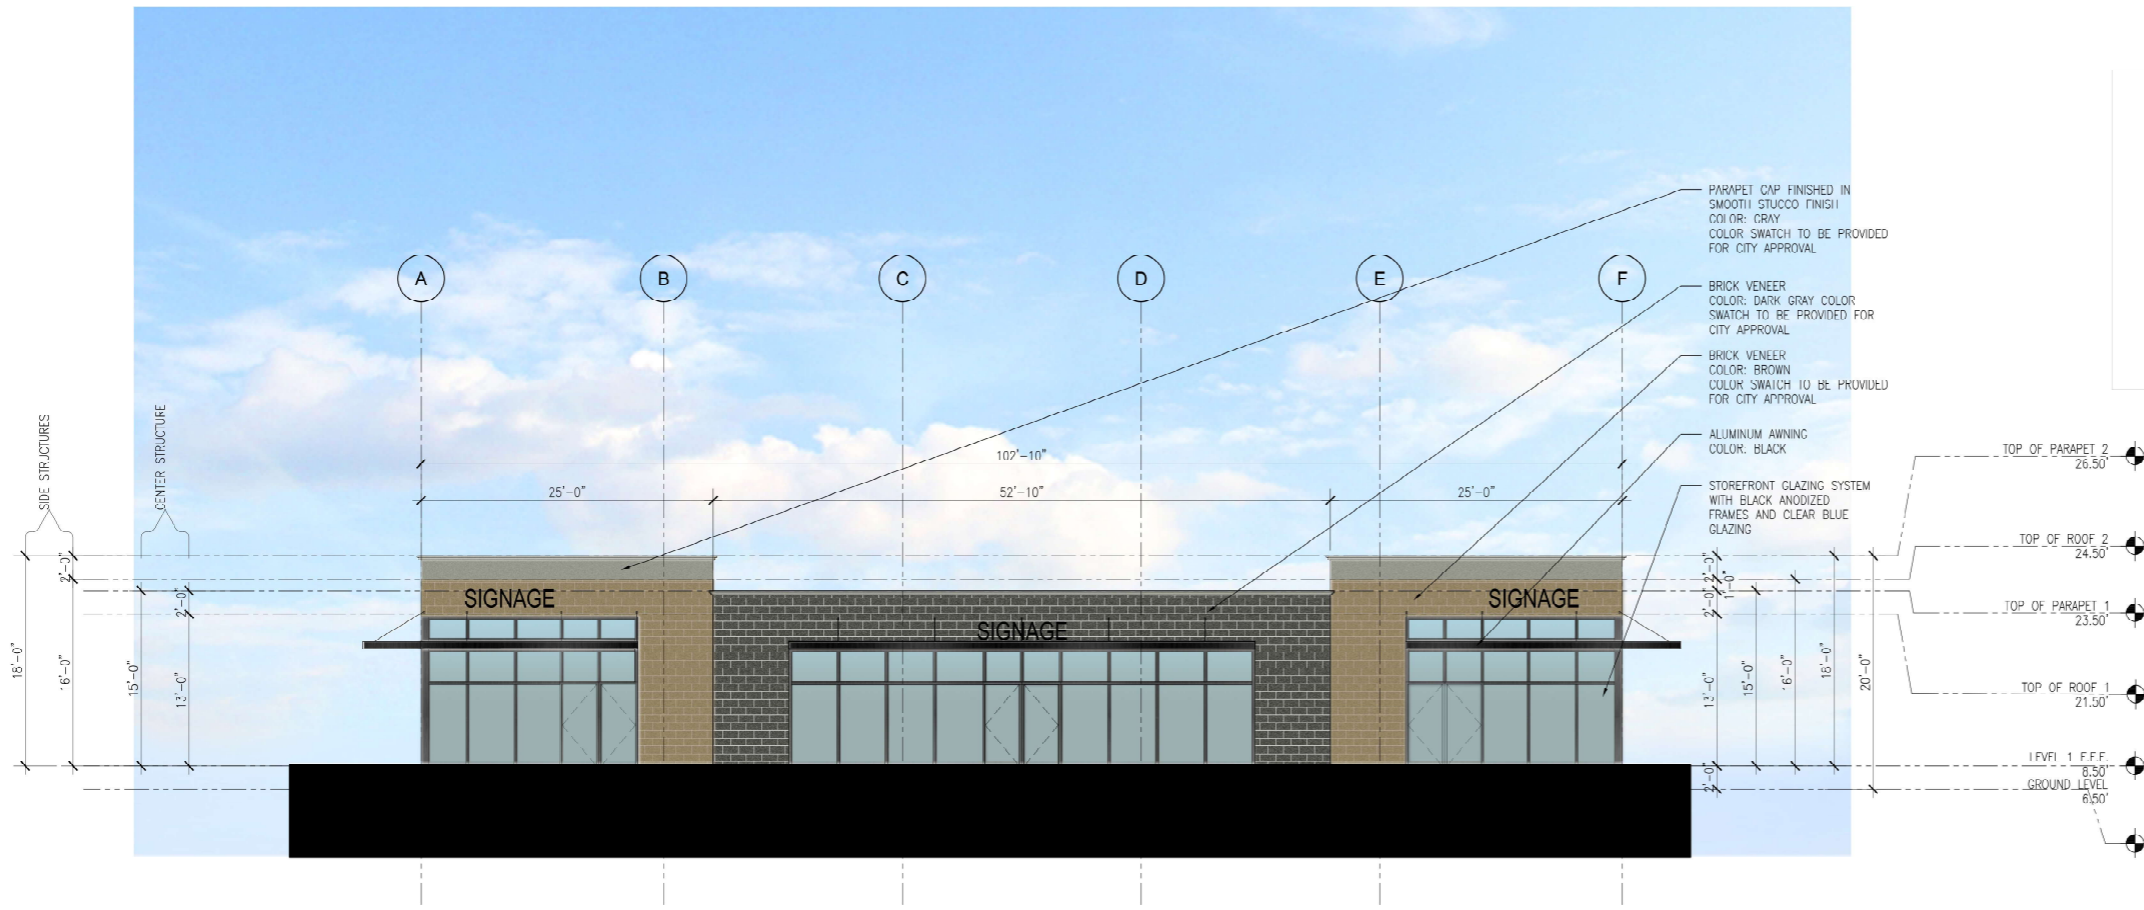

**8601 W Sunrise**  
 Plantation, Florida

**Garage South Elevation**  
 Scale: 3/32" = 1'-0"

**8601 W Sunrise**  
 Plantation, Florida

**Garage West Elevation**  
 Scale: 3/32" = 1'-0"

**8601 W Sunrise**  
 Plantation, Florida

**Office West Elevation**  
 Scale: 3/32" = 1'-0"

**8601 W Sunrise**  
 Plantation, Florida

**Office South Elevation**  
 Scale: 3/32" = 1'-0"

**8601 W Sunrise**  
Plantation, Florida

**Retail Elevations**  
**North & South**  
Scale: 1/8" = 1'-0"