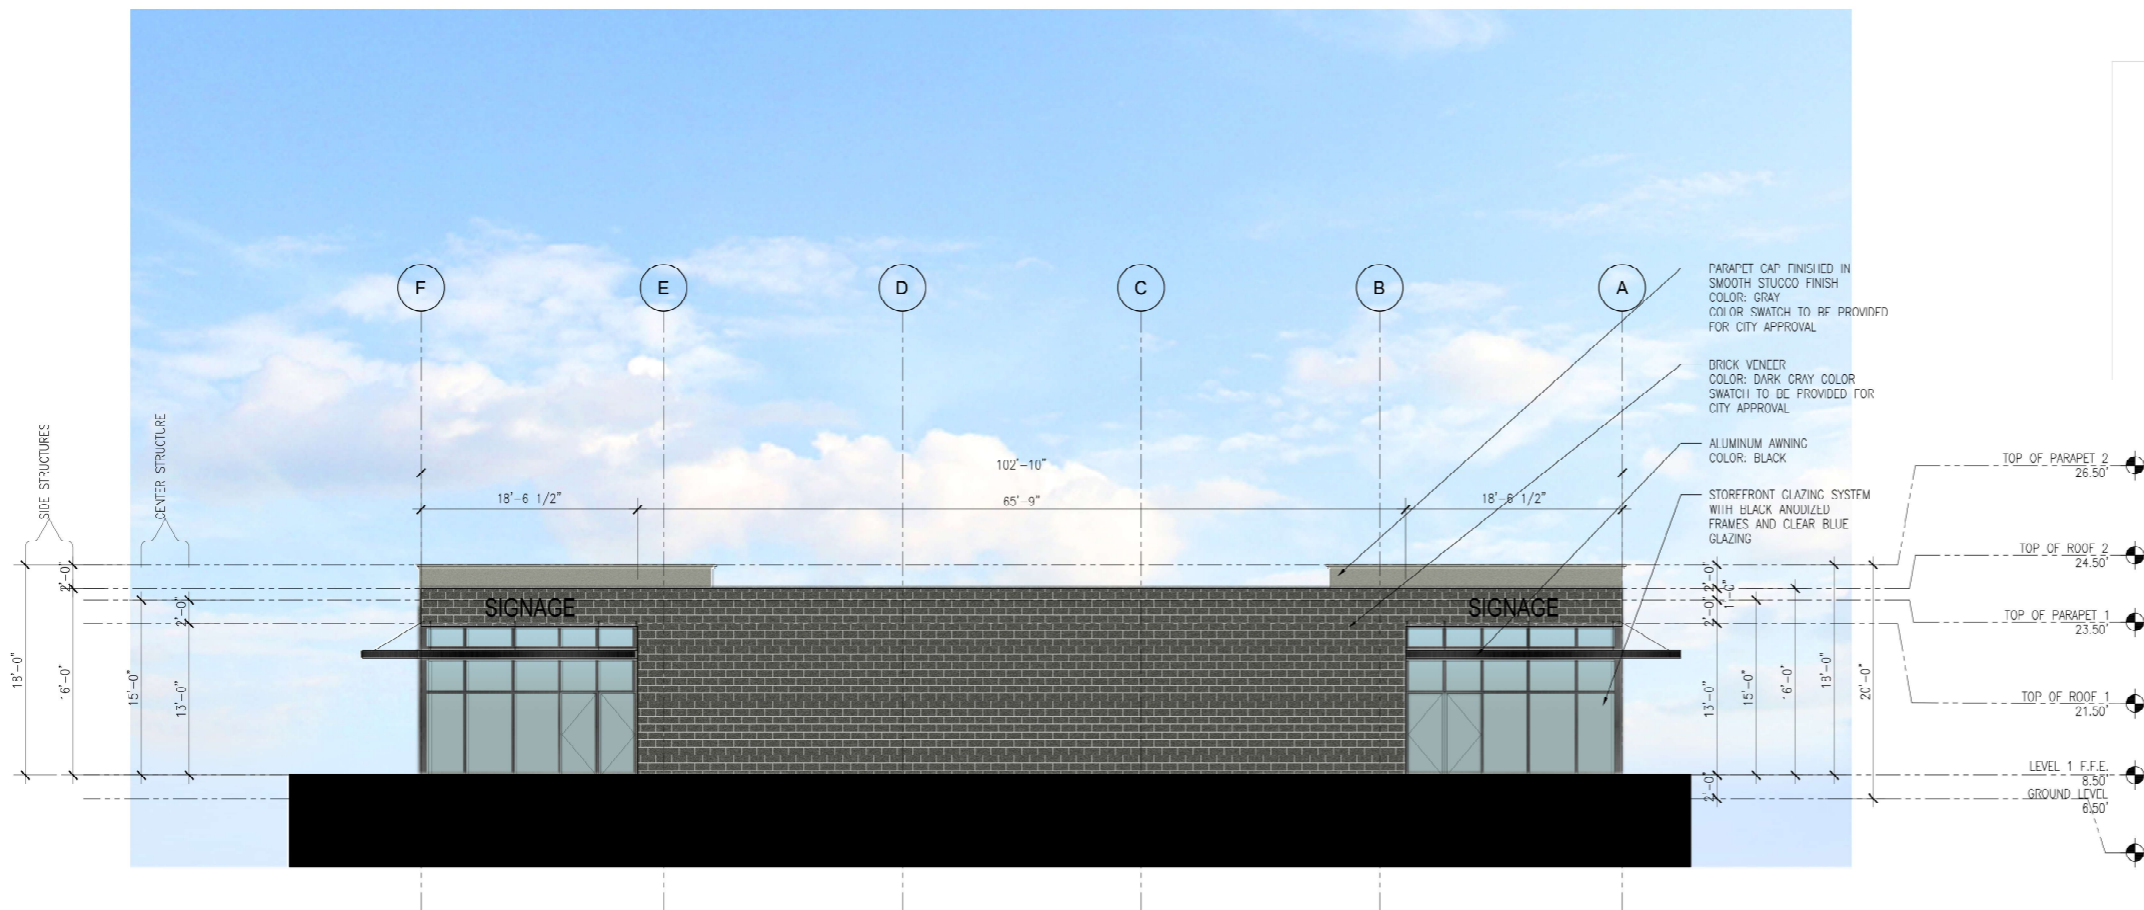

**8601 W Sunrise**  
 Plantation, Florida

**Garage South Elevation**  
 Scale: 3/32" = 1'-0"

**8601 W Sunrise**  
 Plantation, Florida

**Garage West Elevation**  
 Scale: 3/32" = 1'-0"

**8601 W Sunrise**  
 Plantation, Florida

**Office West Elevation**  
 Scale: 3/32" = 1'-0"

**8601 W Sunrise**  
 Plantation, Florida

**Office South Elevation**  
 Scale: 3/32" = 1'-0"

**8601 W Sunrise**  
Plantation, Florida

**Retail Elevations**  
**North & South**  
Scale: 1/8" = 1'-0"