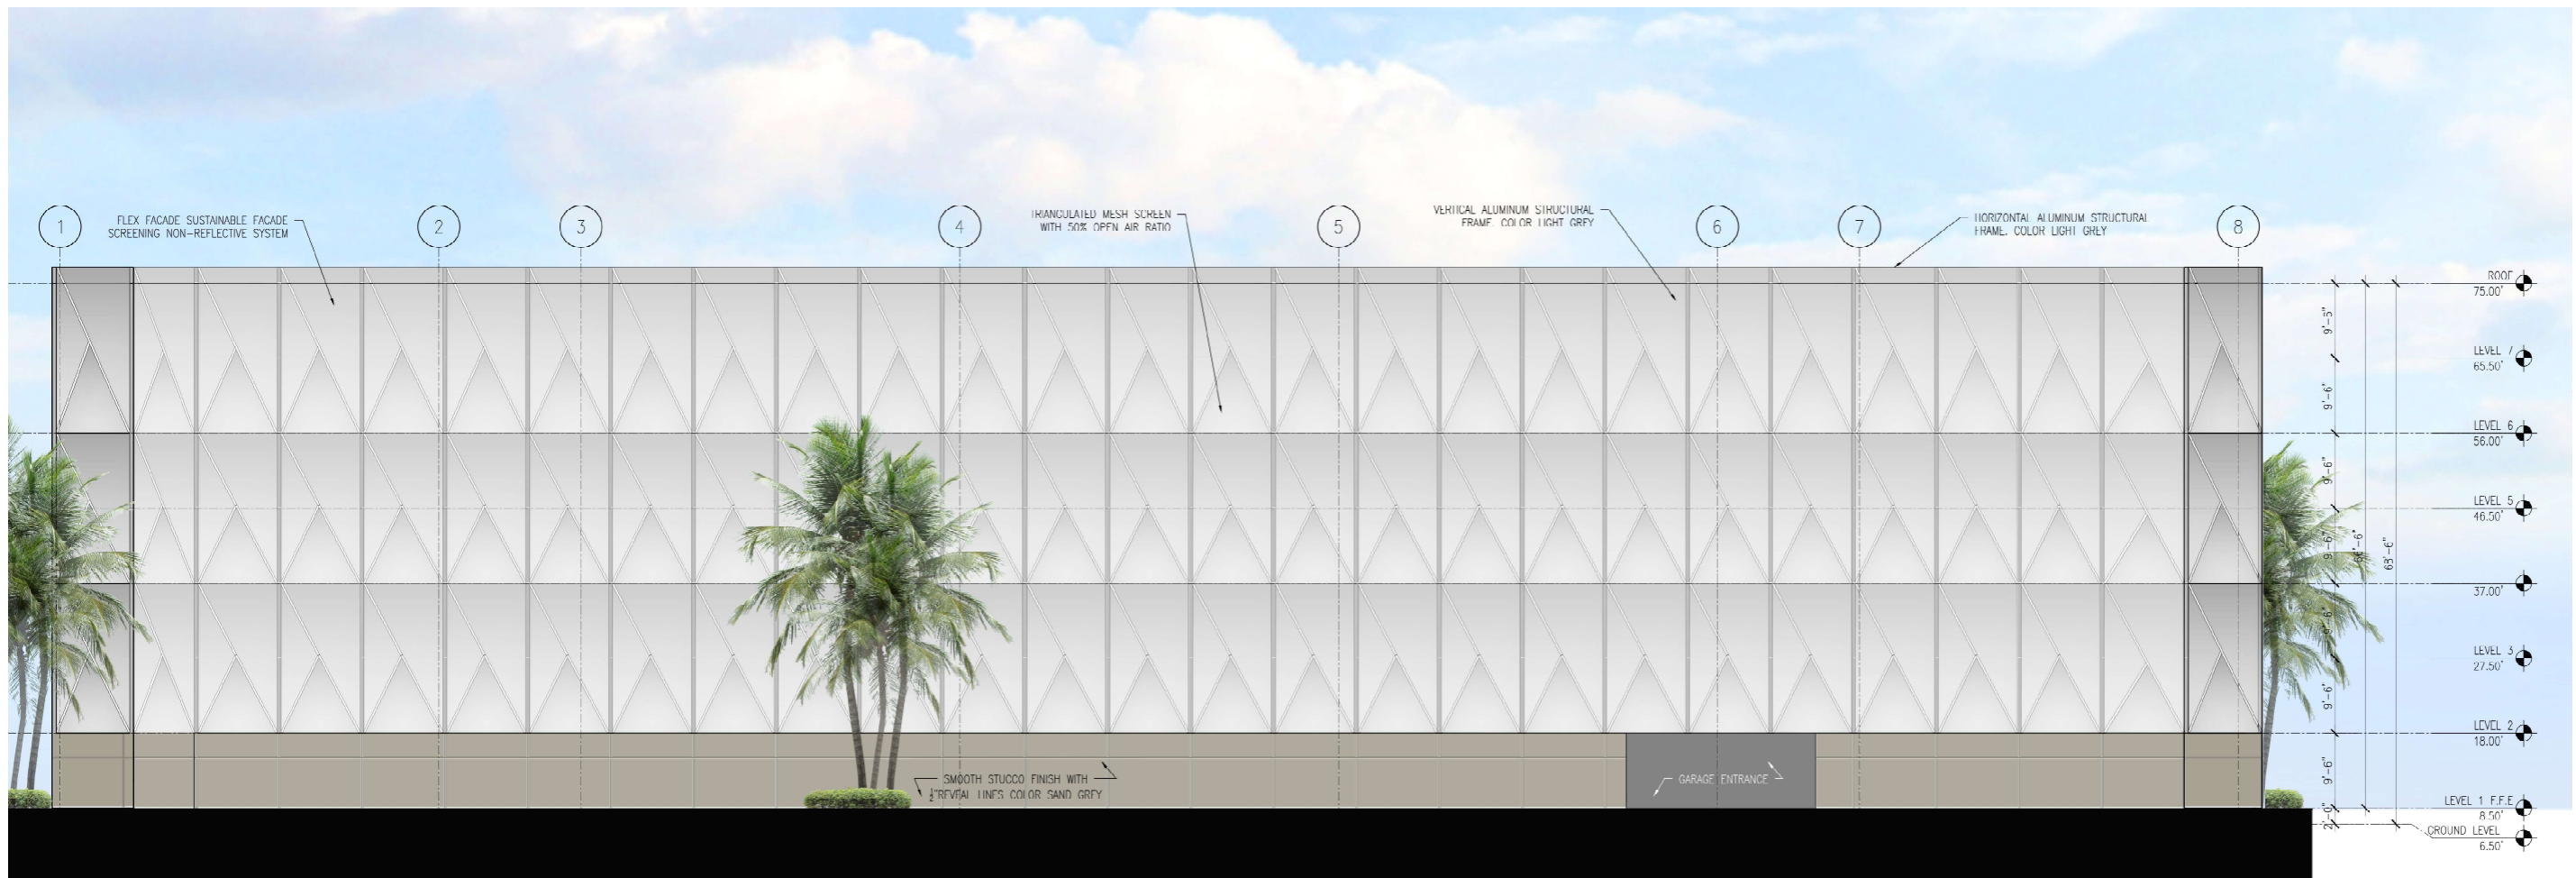

8601 W Sunrise
 Plantation, Florida

Garage South Elevation
 Scale: 3/32" = 1'-0"

8601 W Sunrise
 Plantation, Florida

Garage West Elevation
 Scale: 3/32" = 1'-0"

8601 W Sunrise
 Plantation, Florida

Office West Elevation
 Scale: 3/32" = 1'-0"

8601 W Sunrise
 Plantation, Florida

Office South Elevation
 Scale: 3/32" = 1'-0"

8601 W Sunrise
 Plantation, Florida

Retail Elevations
North & South
 Scale: 1/8" = 1'-0"