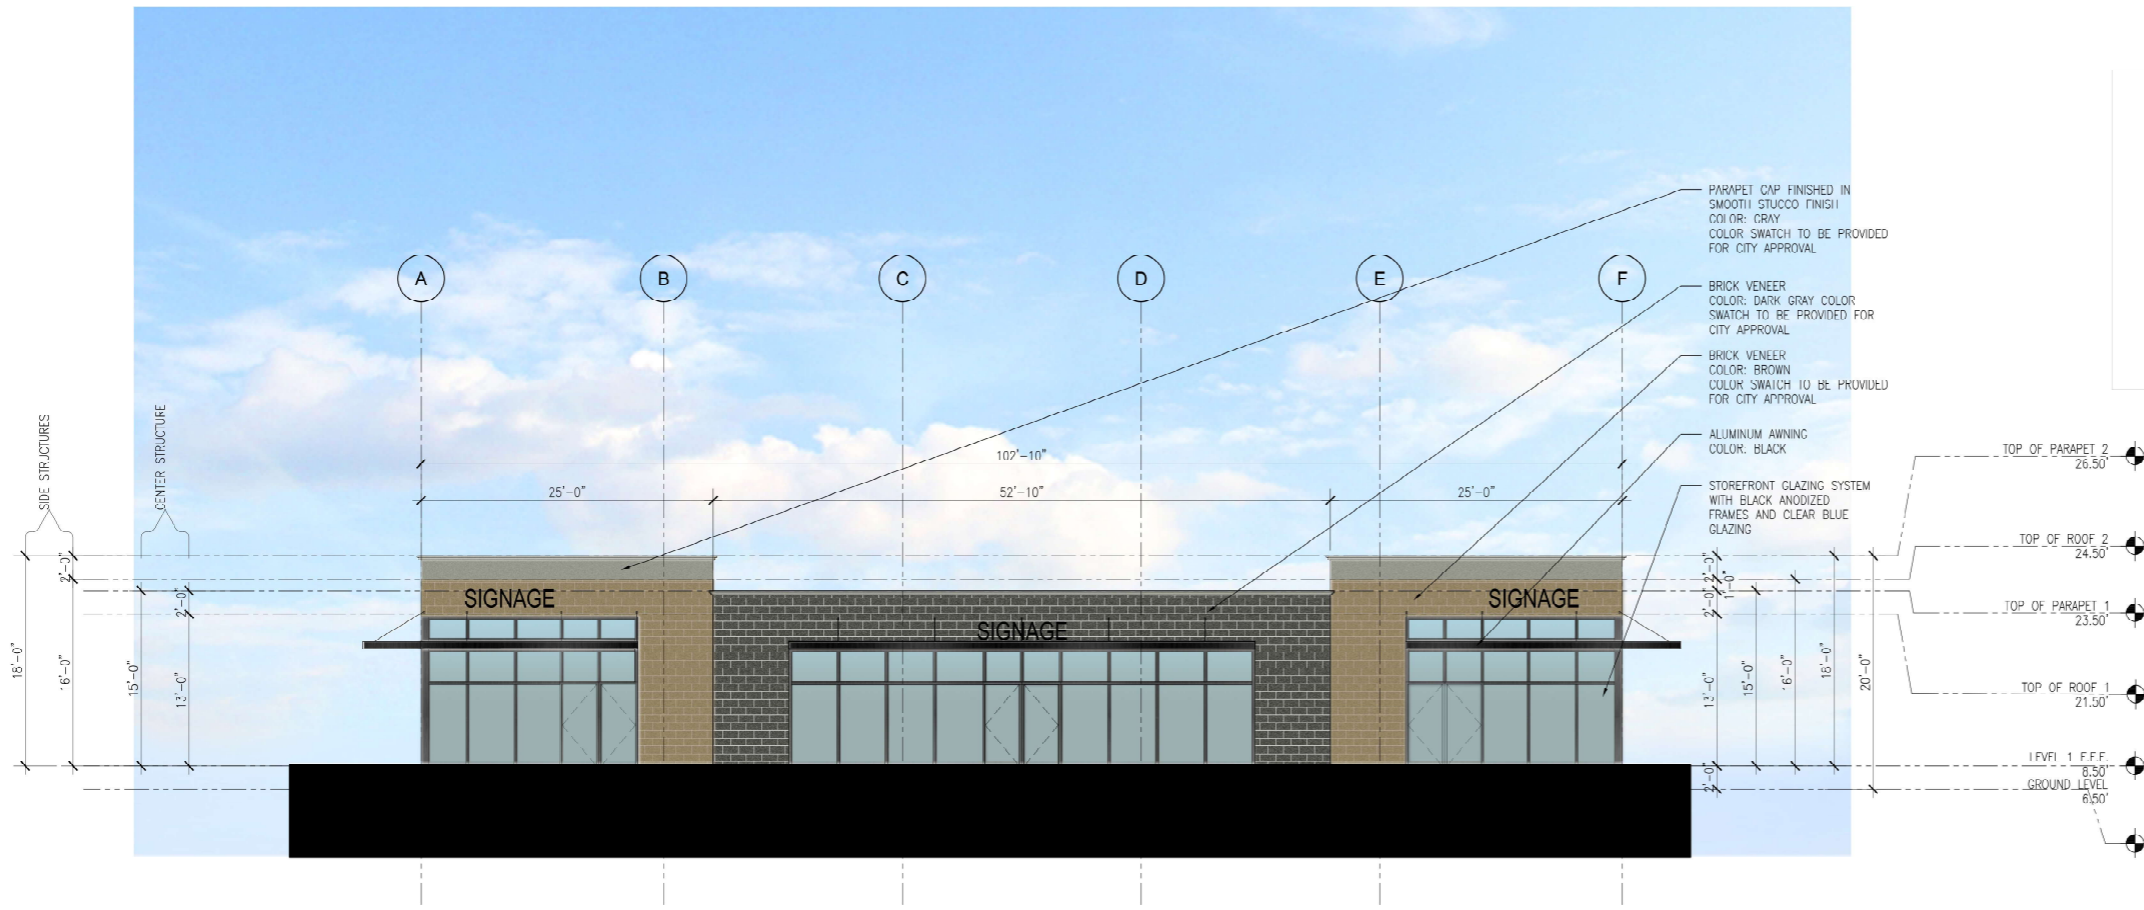

8601 W Sunrise
 Plantation, Florida

Garage South Elevation
 Scale: 3/32" = 1'-0"

8601 W Sunrise
 Plantation, Florida

Garage West Elevation
 Scale: 3/32" = 1'-0"

8601 W Sunrise
 Plantation, Florida

Office West Elevation
 Scale: 3/32" = 1'-0"

8601 W Sunrise
 Plantation, Florida

Office South Elevation
 Scale: 3/32" = 1'-0"

8601 W Sunrise
 Plantation, Florida

Retail Elevations
North & South
 Scale: 1/8" = 1'-0"