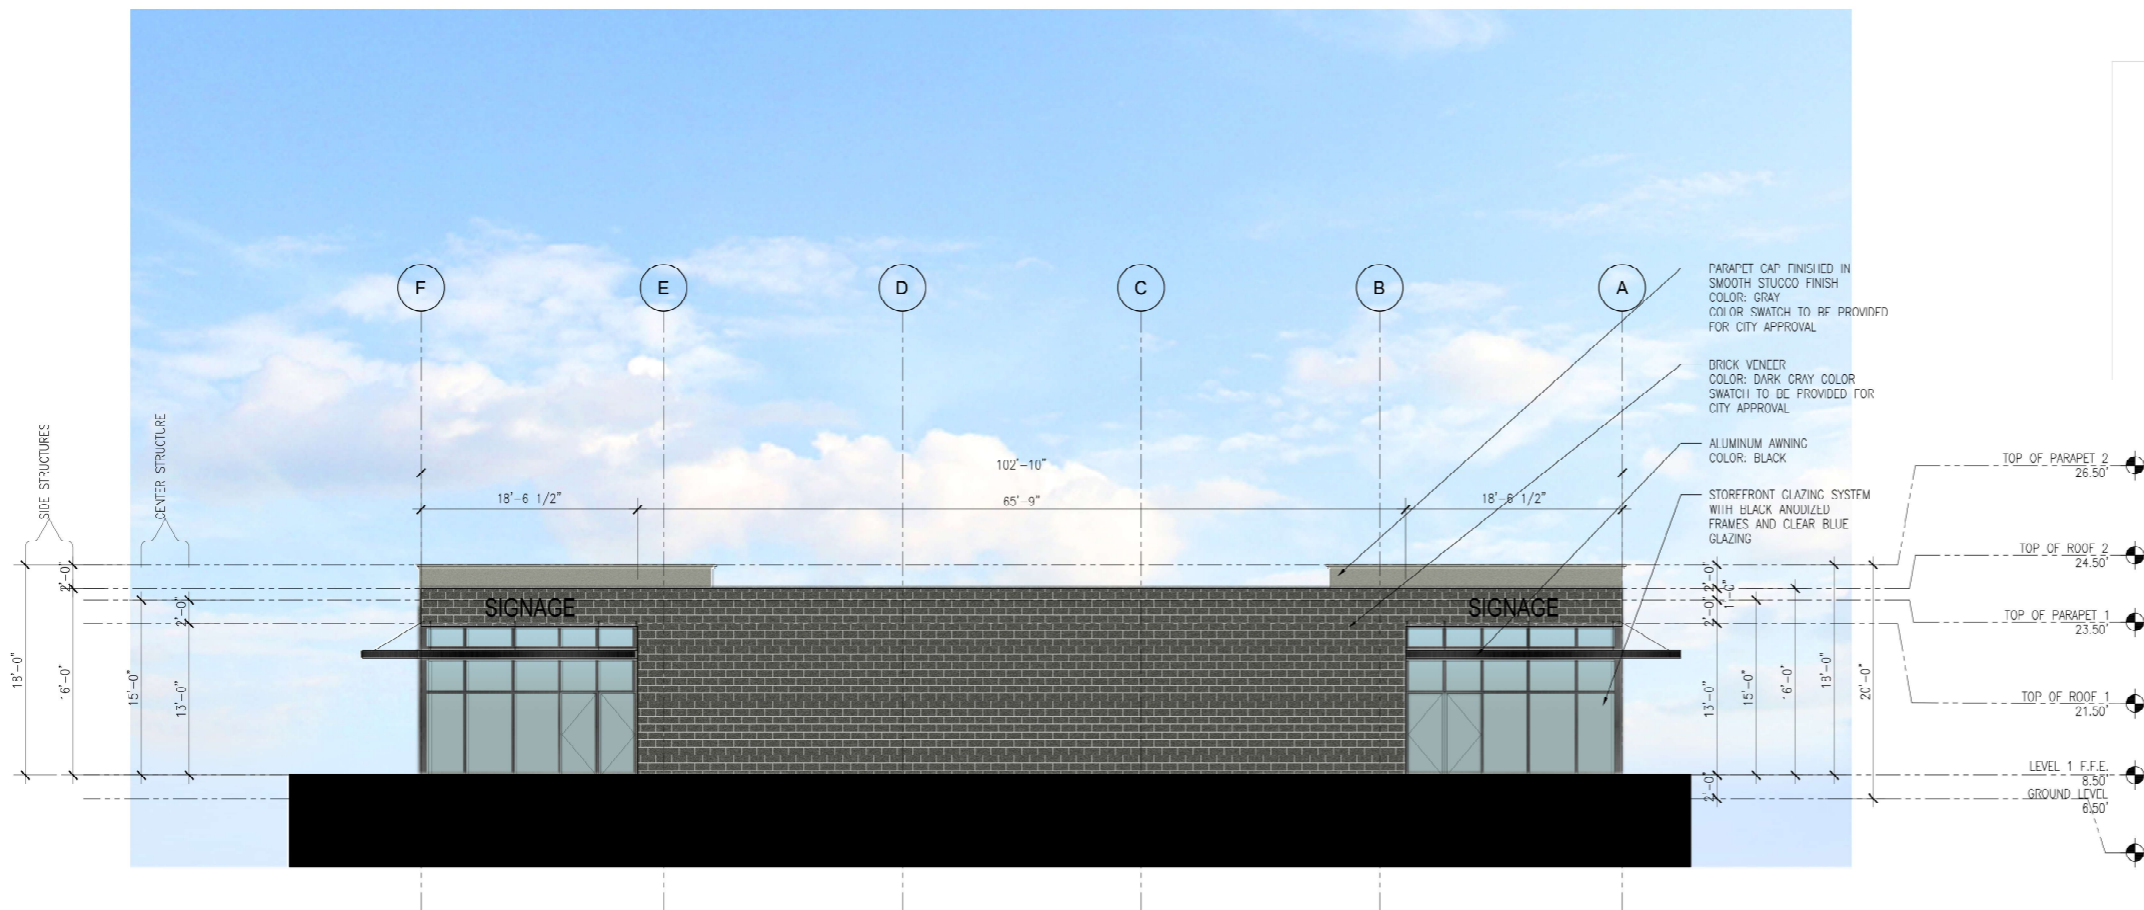

8601 W Sunrise
 Plantation, Florida

Garage South Elevation
 Scale: 3/32" = 1'-0"

8601 W Sunrise
 Plantation, Florida

Garage West Elevation
 Scale: 3/32" = 1'-0"

8601 W Sunrise
 Plantation, Florida

Office West Elevation
 Scale: 3/32" = 1'-0"

8601 W Sunrise
 Plantation, Florida

Office South Elevation
 Scale: 3/32" = 1'-0"

8601 W Sunrise
 Plantation, Florida

Retail Elevations
North & South
 Scale: 1/8" = 1'-0"