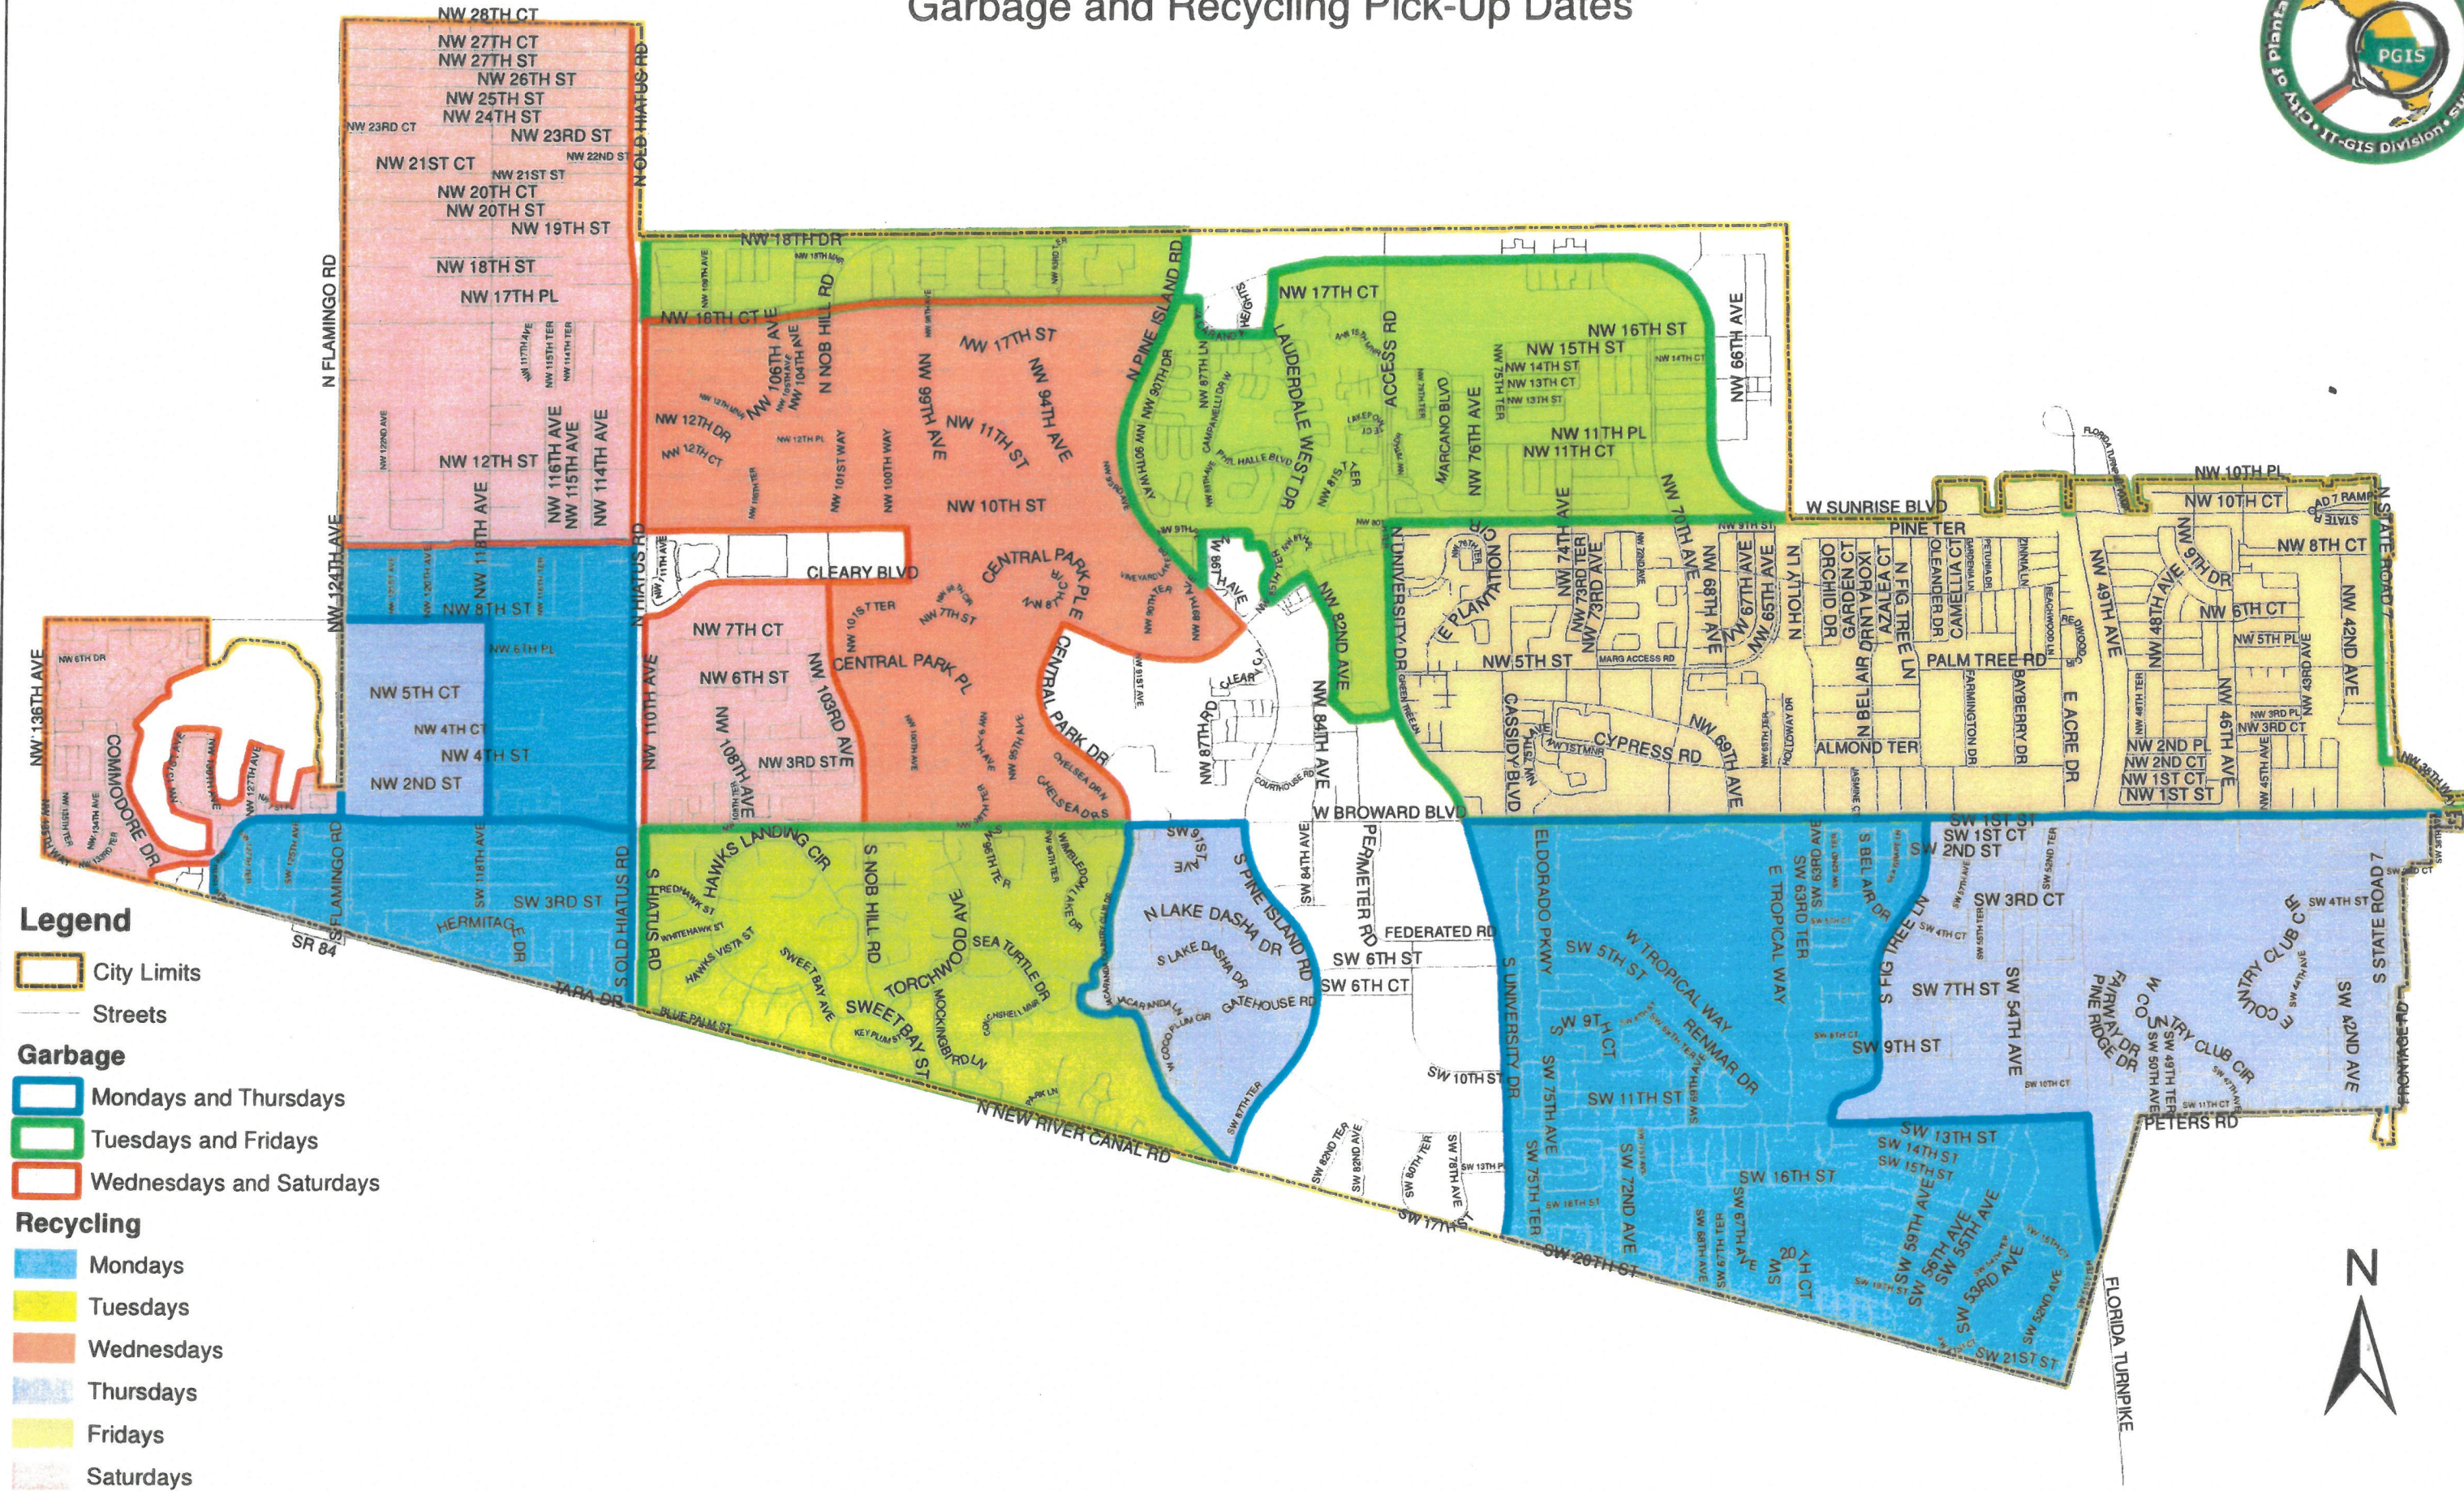

City of Plantation

Garbage and Recycling Pick-Up Dates

- Legend**
- City Limits
 - Streets
- Garbage**
- Mondays and Thursdays
 - Tuesdays and Fridays
 - Wednesdays and Saturdays
- Recycling**
- Mondays
 - Tuesdays
 - Wednesdays
 - Thursdays
 - Fridays
 - Saturdays